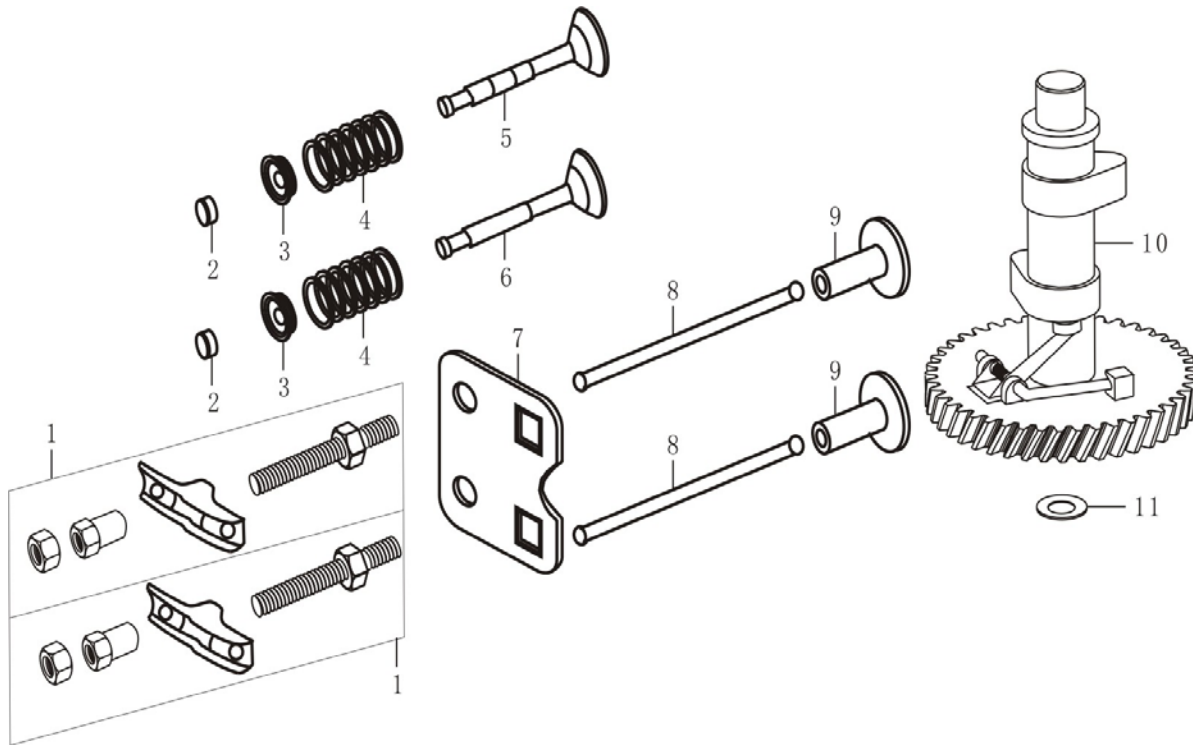

Dwg. Ref. No.	FNA Part No.	Description	QTY
ALL	7103309	Cylinder Head Kit	1
1	NA	BOLT, FLANGE M6 x 14	4
2	NA	COVER COMP. HEAD	1
3	7103303	PACKING, HEAD COVER	1
4	7103304	PLUG, SPARK F7RTC	1
5	NA	BOLT, CONNECTING,ROD M8 x 55	4
6	NA	HEAD COMP, CYLINDER	1
7	7103305	BOLT, STUD M6 x 95	2
8	7103306	BOLT, STUD M6 x 103	2
9	7103307	GASKET, CYLINDER HEAD	1
10	7103308	PIN, DOWEL, 10 x 14	2

Cylinder Head Kit
Loncin 173cc VERT Engine
FNA Group Inc - Rev 0

Dwg. Ref. No.	FNA Part No.	Description	QTY
ALL	7103311	Crankcase Kit	1
1	NA	CRANKCASE	1
2	NA	SHIELD	1
3	NA	BOLT, FLANGE M6 x 16	2
4	NA	BOLT, STUD 6 x 78.5	1
5	NA	BOLT, STUD 6 x 85	2
6	7103310	OIL SEAL 25 x 38 x 7 (TOP)	2
7	NA	BOLT, FLANGE M6 x 10	1
8	NA	REED VALVE	2
9	NA	BOLT, FLANGE M6 x 12	3
10	NA	PACKING, BREATHER CHAMBER	1
11	NA	CAP, BREATHER CHAMBER	1
12	NA	BUSHING RING	1
13	NA	SHIELD	1
14	NA	BOLT, FLANGE M6 x 12	1
15	7103312	TUBE, BREATHER	1
16	NA	SHAFT, GOVERNOR ARM	1
17	NA	WASHER 6 x 13 x 1	1
18	NA	OIL SEAL 6 x 11 x 4	1
19	NA	PIN, LOCK	1
20	NA	RUBBER, OIL DEFLECTOR	1

Dwg. Ref. No.	FNA Part No.	Description	QTY
ALL	7103316	Crankcase Cover Kit	1
1	NA	CASE COVER	1
2	NA	BOLT, FLANGE M8 x 50	6
3	7103313	OIL SEAL 25 x 41 x 6 (BOTTOM)	1
4	NA	PLATE, GOVERNOR HOLDER	1
5	NA	PIN, DOWEL 8 x 10	2
6	NA	BOLT, FLANGE M6 x 18	1
7	NA	GOVERNOR COMP	1
8	NA	PIN, DOWEL 8 x 14	2
9	7103314	PACKING, CASE COVER	1
10	NA	BOLT, FLANGE M6 x 22	1
11	7103315	CAP ASSY, OIL FILL	1
12	NA	DRAIN BOLT	1
13	NA	WASHER 10 x 16 x 1.5	1

Crank + Piston + Connecting Rod Kit
Loncin 173cc VERT Engine
FNA Group Inc - Rev 0

Dwg. Ref. No.	FNA Part No.	Description	QTY
ALL	7103326	Camshaft Kit	1
1	7103319	ARM, VALVE ROCKER (SET)	2
2	7103320	ROTATOR, VALVE	2
3	7103321	RETAINER, VALVE SPRING	2
4	7103322	SPRING, VALVE	2
5 *	7103323	VALVE, INTAKE	1
6 *	7103324	VALVE, EXHAUST	1
7	NA	PLATE ASSY	1
8	7103325	ROD, PUSH	2
9	NA	LIFTER	2
10	NA	CAMSHAFT ASSY.	1
11	NA	WASHER 14.2 x 20 x 1	2