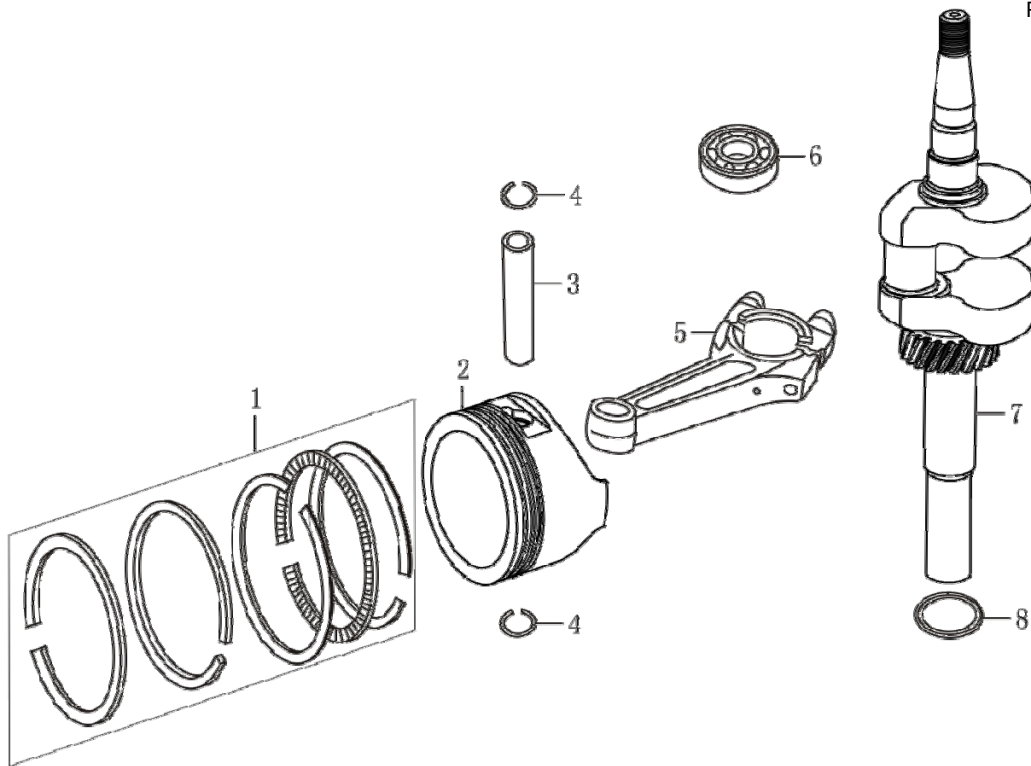

Dwg. Ref. No.	FNA Part No.	Description	QTY
ALL	7103318	Crank + Piston + Connecting Rod Kit	1
1	7103317	RING SET (PISTON)	1
2	NA	PISTON	1
3	NA	WRIST PIN, PISTON	1
4	NA	WRIST PIN CLIP, PISTON	2
5	NA	ROD ASSY, CONNECTING	1
6	NA	EDDP GROOVE BALL BEARING 6205	1
7	NA	CRANKSHAFT	1
8	NA	WASHER 25.4 x 34 x 1	1

Crank + Piston + Connecting Rod Kit
Loncin 173cc VERT Engine
FNA Group Inc - Rev 0