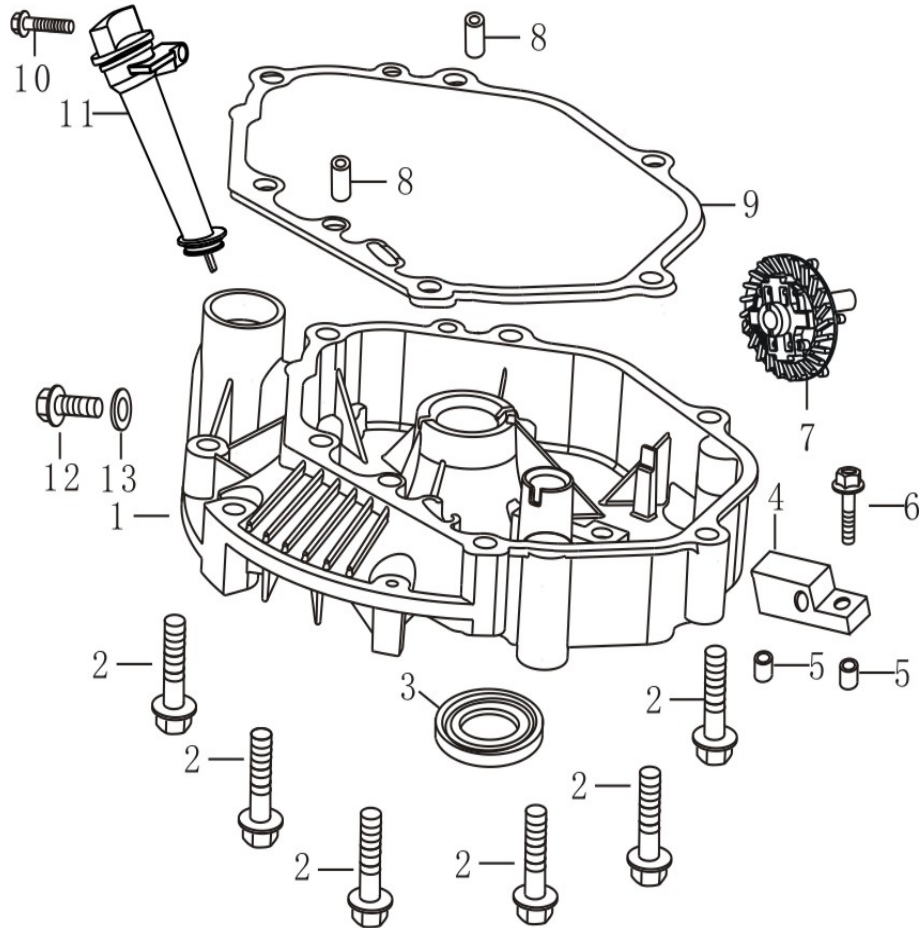

Dwg. Ref. No.	FNA Part No.	Description	QTY
ALL	7103309	Cylinder Head Kit	1
1	NA	BOLT, FLANGE M6 x 14	4
2	NA	COVER COMP. HEAD	1
3	7103303	PACKING, HEAD COVER	1
4	7103304	PLUG, SPARK F7RTC	1
5	NA	BOLT, CONNECTING,ROD M8 x 55	4
6	NA	HEAD COMP, CYLINDER	1
7	7103305	BOLT, STUD M6 x 95	2
8	7103306	BOLT, STUD M6 x 103	2
9	7103307	GASKET, CYLINDER HEAD	1
10	7103308	PIN, DOWEL, 10 x 14	2

Cylinder Head Kit
Loncin 173cc VERT Engine
FNA Group Inc - Rev 0

Dwg. Ref. No.	FNA Part No.	Description	QTY
ALL	7103311	Crankcase Kit	1
1	NA	CRANKCASE	1
2	NA	SHIELD	1
3	NA	BOLT, FLANGE M6 x 16	2
4	NA	BOLT, STUD 6 x 78.5	1
5	NA	BOLT, STUD 6 x 85	2
6	7103310	OIL SEAL 25 x 38 x 7 (TOP)	2
7	NA	BOLT, FLANGE M6 x 10	1
8	NA	REED VALVE	2
9	NA	BOLT, FLANGE M6 x 12	3
10	NA	PACKING, BREATHER CHAMBER	1
11	NA	CAP, BREATHER CHAMBER	1
12	NA	BUSHING RING	1
13	NA	SHIELD	1
14	NA	BOLT, FLANGE M6 x 12	1
15	7103312	TUBE, BREATHER	1
16	NA	SHAFT, GOVERNOR ARM	1
17	NA	WASHER 6 x 13 x 1	1
18	NA	OIL SEAL 6 x 11 x 4	1
19	NA	PIN, LOCK	1
20	NA	RUBBER, OIL DEFLECTOR	1

Dwg. Ref. No.	FNA Part No.	Description	QTY
ALL	7103316	Crankcase Cover Kit	1
1	NA	CASE COVER	1
2	NA	BOLT, FLANGE M8 x 50	6
3	7103313	OIL SEAL 25 x 41 x 6 (BOTTOM)	1
4	NA	PLATE, GOVERNOR HOLDER	1
5	NA	PIN, DOWEL 8 x 10	2
6	NA	BOLT, FLANGE M6 x 18	1
7	NA	GOVERNOR COMP	1
8	NA	PIN, DOWEL 8 x 14	2
9	7103314	PACKING, CASE COVER	1
10	NA	BOLT, FLANGE M6 x 22	1
11	7103315	CAP ASSY, OIL FILL	1
12	NA	DRAIN BOLT	1
13	NA	WASHER 10 x 16 x 1.5	1

Crank + Piston + Connecting Rod Kit
Loncin 173cc VERT Engine
FNA Group Inc - Rev 0

Dwg. Ref. No.	FNA Part No.	Description	QTY
ALL	7103326	Camshaft Kit	1
1	7103319	ARM, VALVE ROCKER (SET)	2
2	7103320	ROTATOR, VALVE	2
3	7103321	RETAINER, VALVE SPRING	2
4	7103322	SPRING, VALVE	2
5 *	7103323	VALVE, INTAKE	1
6 *	7103324	VALVE, EXHAUST	1
7	NA	PLATE ASSY	1
8	7103325	ROD, PUSH	2
9	NA	LIFTER	2
10	NA	CAMSHAFT ASSY.	1
11	NA	WASHER 14.2 x 20 x 1	2