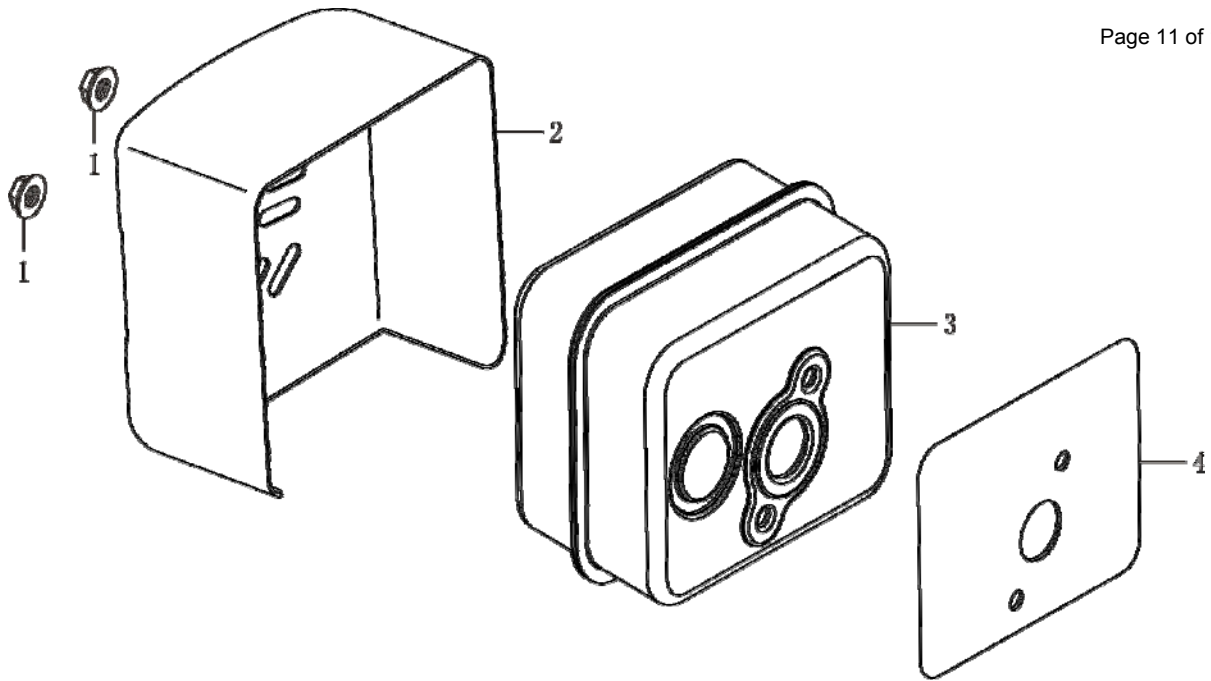

Dwg. Ref. No.	FNA Part No.	Description	QTY
ALL	7103354	Muffler Kit	1
1	7103329	NUT, FLANGE M6	2
2	7103351	PROTECTOR COVER, MUFFLER	1
3	7103352	MUFFLER ASSY	1
4	7103353	GASKET, MUFFLER	1

Muffler Kit
Loncin 173cc VERT Engine
FNA Group Inc - Rev 0