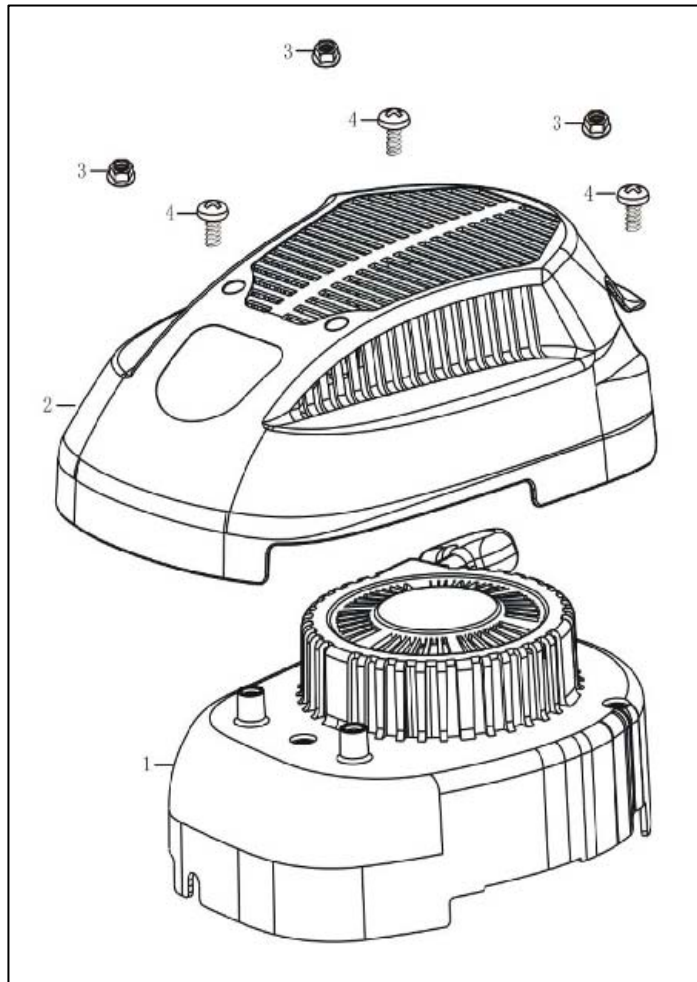

Dwg. Ref. No.	FNA Part No.	Description	QTY
ALL	7103331	Starter Kit	1
1	7103327	STARTER SUB-ASSY. (RECOIL)	1
2	7103328	HOOD, FAN COVER	1
3	7103329	NUT, FLANGE M6	3
4	7103330	SCREW, PAN M4 x 10	3

Starter Kit
Loncin 173cc VERT Engine
FNA Group Inc - Rev 1