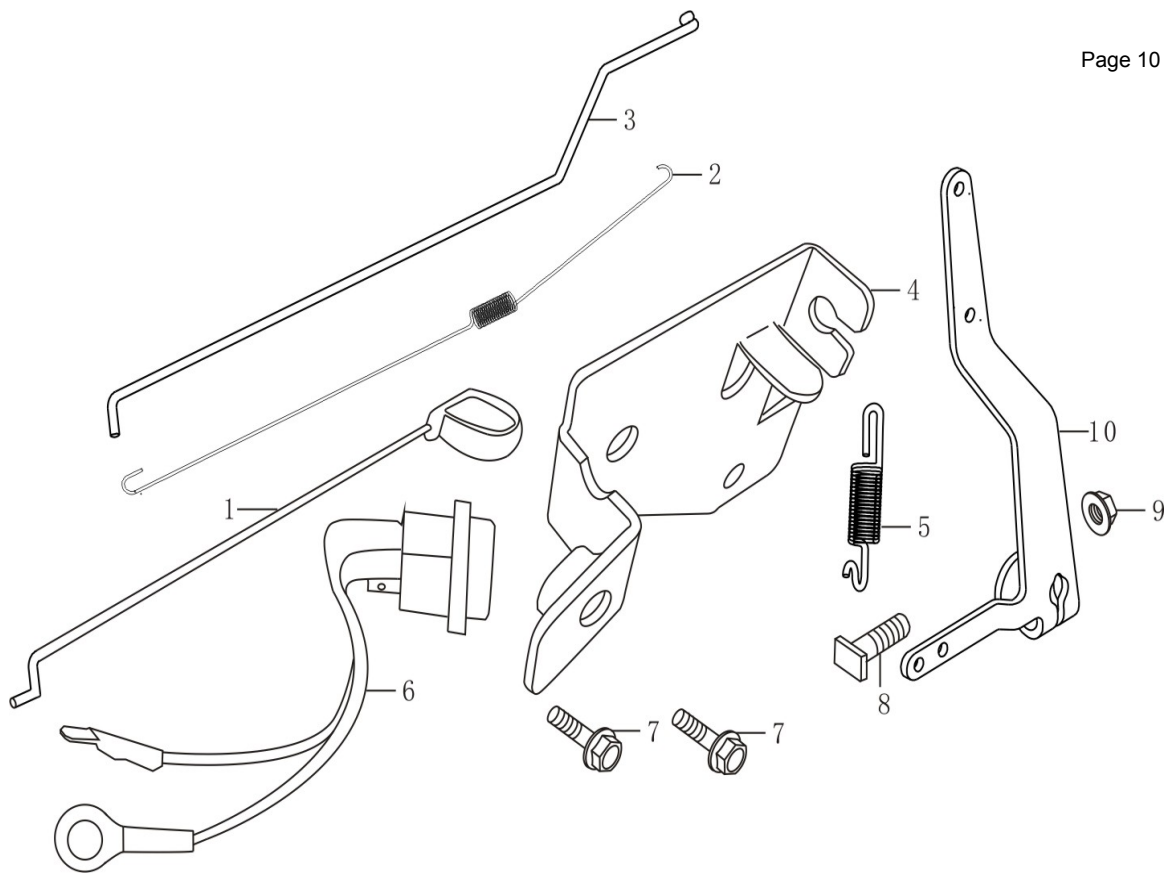

Crank + Piston + Connecting Rod Kit
Loncin 173cc VERT Engine
FNA Group Inc - Rev 0

Dwg. Ref. No.	FNA Part No.	Description	QTY
ALL	7103326	Camshaft Kit	1
1	7103319	ARM, VALVE ROCKER (SET)	2
2	7103320	ROTATOR, VALVE	2
3	7103321	RETAINER, VALVE SPRING	2
4	7103322	SPRING, VALVE	2
5 *	7103323	VALVE, INTAKE	1
6 *	7103324	VALVE, EXHAUST	1
7	NA	PLATE ASSY	1
8	7103325	ROD, PUSH	2
9	NA	LIFTER	2
10	NA	CAMSHAFT ASSY.	1
11	NA	WASHER 14.2 x 20 x 1	2

Carburetor Kit
Loncin 173cc VERT Engine
FNA Group Inc - Rev 0

Dwg. Ref. No.	FNA Part No.	Description	QTY
ALL	7103341	Flywheel + Ignition Kit	1
1	7103339	COIL ASSY, IGNITION	1
2	NA	BOLT, FLANGE M6 x 22	1
3	NA	FLYWHEEL COMP.	1
4	7103340	FAN, COOLING	1
5	NA	PULLEY, STARTER	1
6	NA	NUT, FLANGE M14	1

Dwg. Ref. No.	FNA Part No.	Description	QTY
ALL	7103350	Control Kit	1
1	7103346	ROD, THROTTLE	1
2	7103347	SPRING, THROTTLE RETURN	1
3	NA	ROD, GOVERNOR	1
4	NA	LIFTER, VALVE	1
5	7103348	SPRING, GOVERNOR	1
6	7103349	SWITCH ASSY, ENGINE STOP	1
7	NA	BOLT, FLANGE M6 x 12	2
8	NA	BOLT, GOVERNOR ARM	1
9	NA	NUT, FLANGE M6	1
10	NA	ARM, GOVERNOR	1