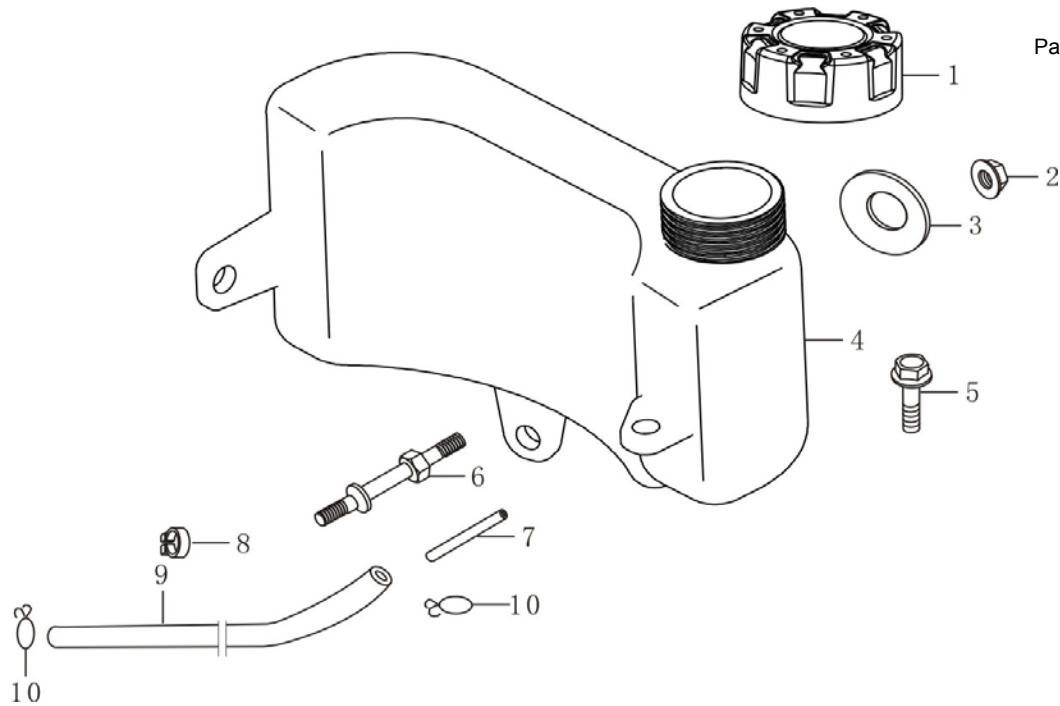

Dwg. Ref. No.	FNA Part No.	Description	QTY
ALL	7103360	Fuel Tank Kit	1
1	7103355	Cap, Fuel Tank	1
2	7103329	NUT, FLANGE M6	1
3	NA	WASHER 6 x 25 x 2	1
4	7103356	Tank, Fuel	1
5	7103344	BOLT, FLANGE M6 x 16	1
6	NA	BOLT, STUD 6 x 60	1
7	7103357	STRAINER, FUEL	1
8	NA	CLIP, WIRE HARNESS	1
9	7103358	Tube, Fuel 5.5 x 9.5 x 295	1
10	7103359	Clip, Tube	2