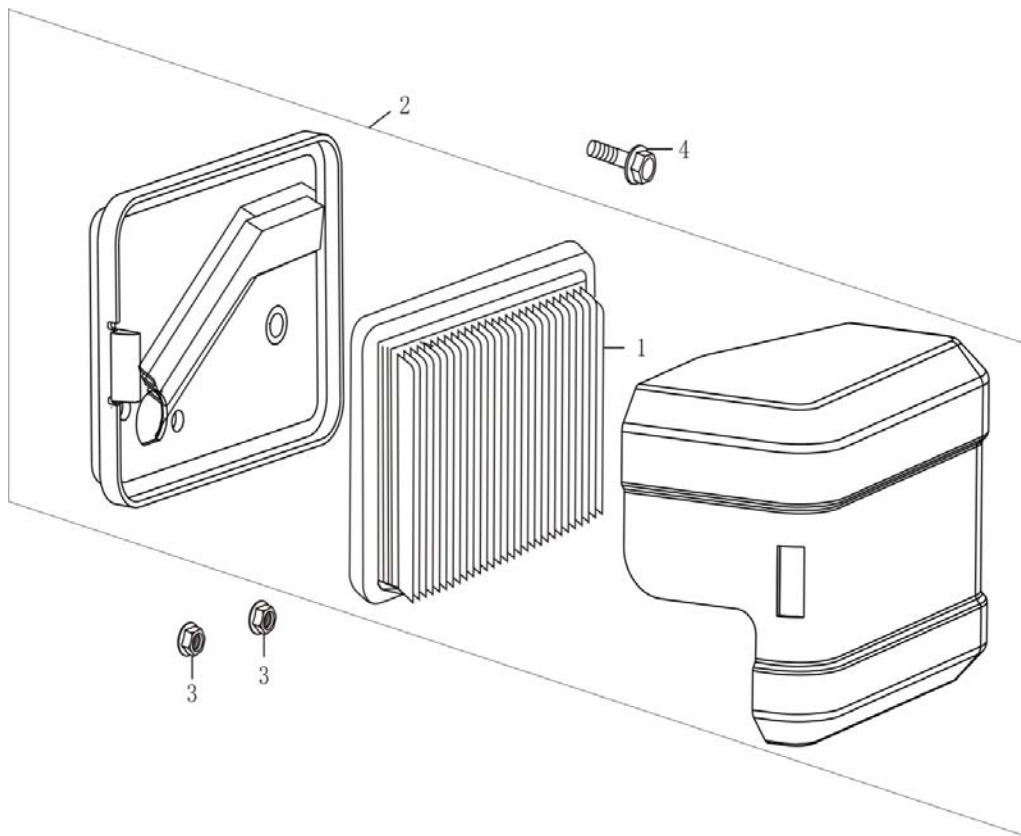

Dwg. Ref. No.	FNA Part No.	Description	QTY
ALL	7103345	Air Cleaner Kit	1
1	7103342	ELEMENT, AIR FILTER	1
2	7103343	AIR CLEANER ASSY	1
3	NA	NUT, FLANGE M6	2
4	7103344	BOLT, FLANGE M6 x 16	1

Air Cleaner Kit
Loncin 173cc VERT Engine
FNA Group Inc - Rev 0