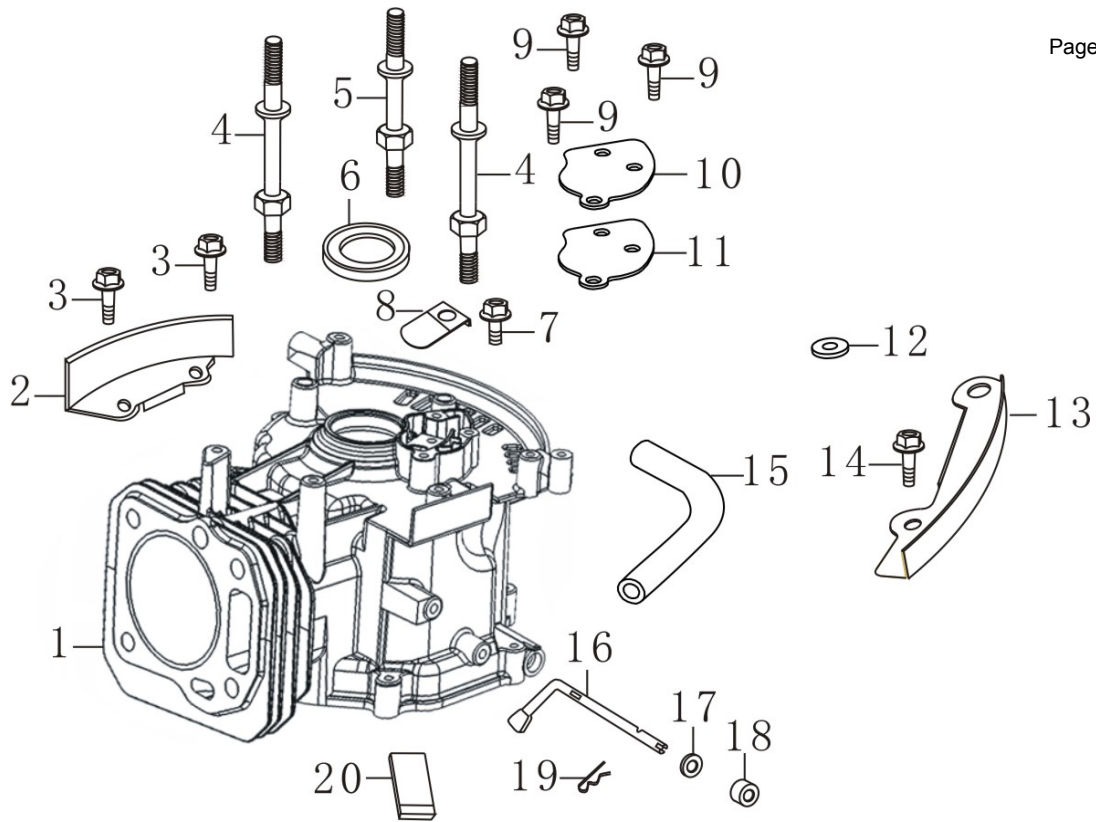

Dwg. Ref. No.	FNA Part No.	Description	QTY
ALL	7103309	Cylinder Head Kit	1
1	NA	BOLT, FLANGE M6 x 14	4
2	NA	COVER COMP. HEAD	1
3	7103303	PACKING, HEAD COVER	1
4	7103304	PLUG, SPARK F7RTC	1
5	NA	BOLT, CONNECTING,ROD M8 x 55	4
6	NA	HEAD COMP, CYLINDER	1
7	7103305	BOLT, STUD M6 x 95	2
8	7103306	BOLT, STUD M6 x 103	2
9	7103307	GASKET, CYLINDER HEAD	1
10	7103308	PIN, DOWEL, 10 x 14	2

Cylinder Head Kit
Loncin 173cc VERT Engine
FNA Group Inc - Rev 0

Dwg. Ref. No.	FNA Part No.	Description	QTY
ALL	7103311	Crankcase Kit	1
1	NA	CRANKCASE	1
2	NA	SHIELD	1
3	NA	BOLT, FLANGE M6 x 16	2
4	NA	BOLT, STUD 6 x 78.5	1
5	NA	BOLT, STUD 6 x 85	2
6	7103310	OIL SEAL 25 x 38 x 7 (TOP)	2
7	NA	BOLT, FLANGE M6 x 10	1
8	NA	REED VALVE	2
9	NA	BOLT, FLANGE M6 x 12	3
10	NA	PACKING, BREATHER CHAMBER	1
11	NA	CAP, BREATHER CHAMBER	1
12	NA	BUSHING RING	1
13	NA	SHIELD	1
14	NA	BOLT, FLANGE M6 x 12	1
15	7103312	TUBE, BREATHER	1
16	NA	SHAFT, GOVERNOR ARM	1
17	NA	WASHER 6 x 13 x 1	1
18	NA	OIL SEAL 6 x 11 x 4	1
19	NA	PIN, LOCK	1
20	NA	RUBBER, OIL DEFLECTOR	1

Dwg. Ref. No.	FNA Part No.	Description	QTY
ALL	7103316	Crankcase Cover Kit	1
1	NA	CASE COVER	1
2	NA	BOLT, FLANGE M8 x 50	6
3	7103313	OIL SEAL 25 x 41 x 6 (BOTTOM)	1
4	NA	PLATE, GOVERNOR HOLDER	1
5	NA	PIN, DOWEL 8 x 10	2
6	NA	BOLT, FLANGE M6 x 18	1
7	NA	GOVERNOR COMP	1
8	NA	PIN, DOWEL 8 x 14	2
9	7103314	PACKING, CASE COVER	1
10	NA	BOLT, FLANGE M6 x 22	1
11	7103315	CAP ASSY, OIL FILL	1
12	NA	DRAIN BOLT	1
13	NA	WASHER 10 x 16 x 1.5	1

Crank + Piston + Connecting Rod Kit
Loncin 173cc VERT Engine
FNA Group Inc - Rev 0

Dwg. Ref. No.	FNA Part No.	Description	QTY
ALL	7103326	Camshaft Kit	1
1	7103319	ARM, VALVE ROCKER (SET)	2
2	7103320	ROTATOR, VALVE	2
3	7103321	RETAINER, VALVE SPRING	2
4	7103322	SPRING, VALVE	2
5 *	7103323	VALVE, INTAKE	1
6 *	7103324	VALVE, EXHAUST	1
7	NA	PLATE ASSY	1
8	7103325	ROD, PUSH	2
9	NA	LIFTER	2
10	NA	CAMSHAFT ASSY.	1
11	NA	WASHER 14.2 x 20 x 1	2