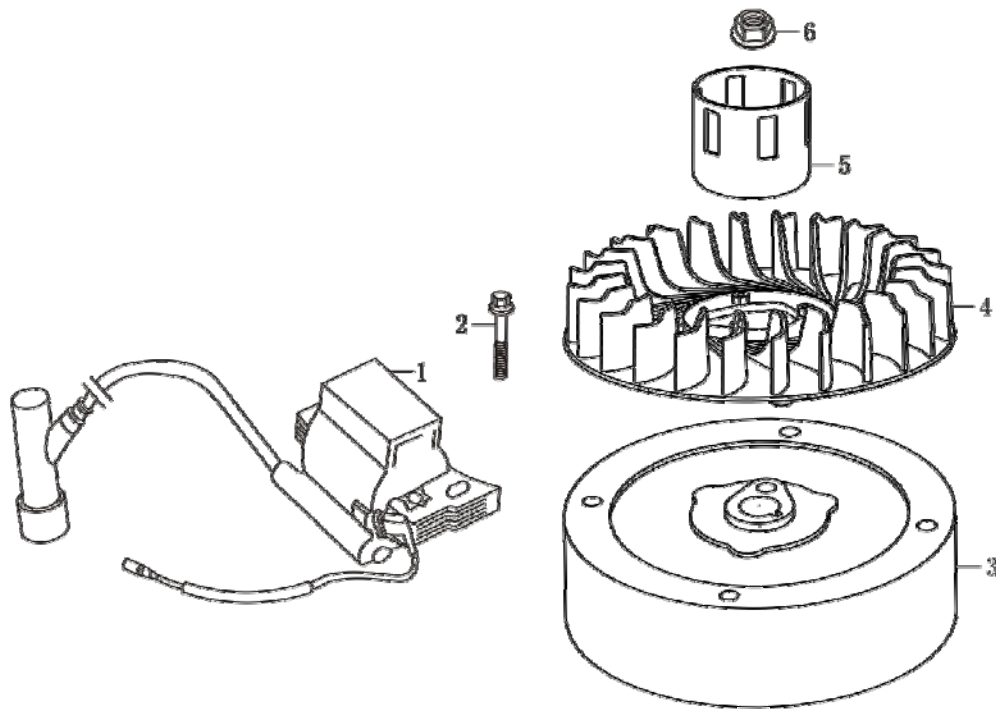

Dwg. Ref. No.	FNA Part No.	Description	QTY
ALL	7103341	Flywheel + Ignition Kit	1
1	7103339	COIL ASSY, IGNITION	1
2	NA	BOLT, FLANGE M6 x 22	1
3	NA	FLYWHEEL COMP.	1
4	7103340	FAN, COOLING	1
5	NA	PULLEY, STARTER	1
6	NA	NUT, FLANGE M14	1