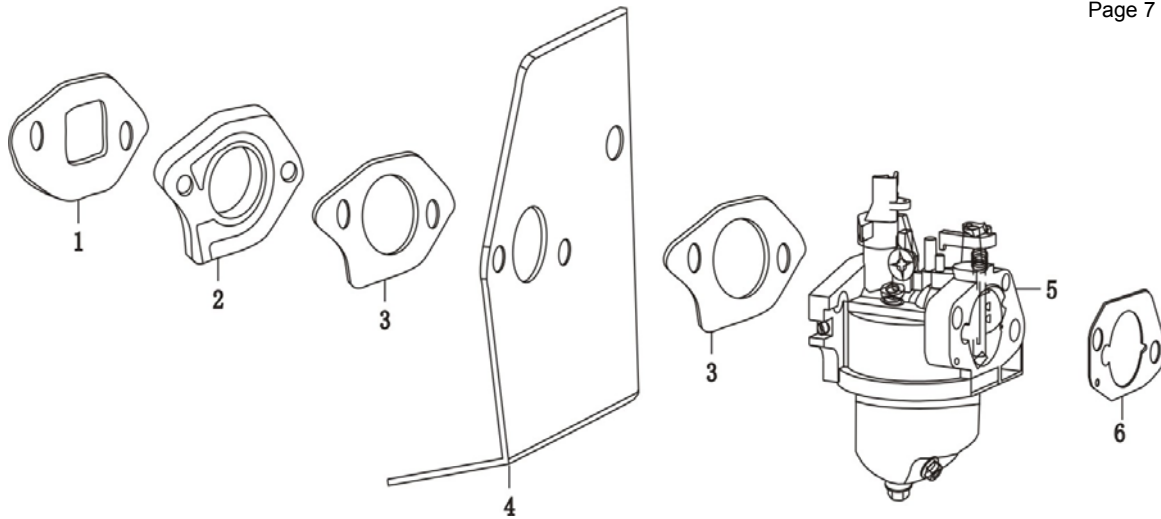

Dwg. Ref. No.	FNA Part No.	Description	QTY
ALL	7103338	Carburetor Kit	1
1	7103332	PACKING, INSULATOR	1
2	7103333	INSULATOR, CARBURETOR	1
3	7103334	PACKING, CARBURETOR	2
4	7103335	PACKING, CARBURETOR	1
5	7103336	CARBURETOR	1
6	7103337	GASKET, AIR CLEANER	1

Carburetor Kit
Loncin 173cc VERT Engine
FNA Group Inc - Rev 0